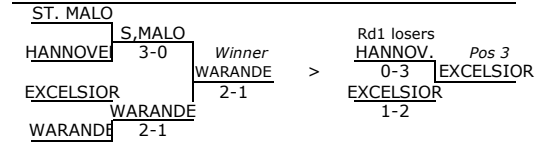

2017 European Senior Club Champ.

WOMENS 45

6 teams (2 groups)

PRELIMINARY ROUNDS

GROUP A

	Saint Malo (FRA)	Bastion (NED)	Excelsior (BEL)	Points	Pos.
1	Saint Malo (FRA)	2-1	2-1	2	1
2	Bastion (NED)	1-2	1-2	0	3
3	Excelsior (BEL)	1-2	2-1	1	2

GROUP B

	Warande (NED)	Hannover (GER)	Lidingo (SWE)	Points	Pos.
1	Warande (NED)	3-0	3-0	2	1
2	Hannover (GER)	0-3	3-0	1	2
3	Lidingo (SWE)	0-3	0-3	0	3

> PLAY-OFFS 1-2

Pos 1-4

BASTION
LIDINGO BASTION
3-0

FINAL STANDINGS